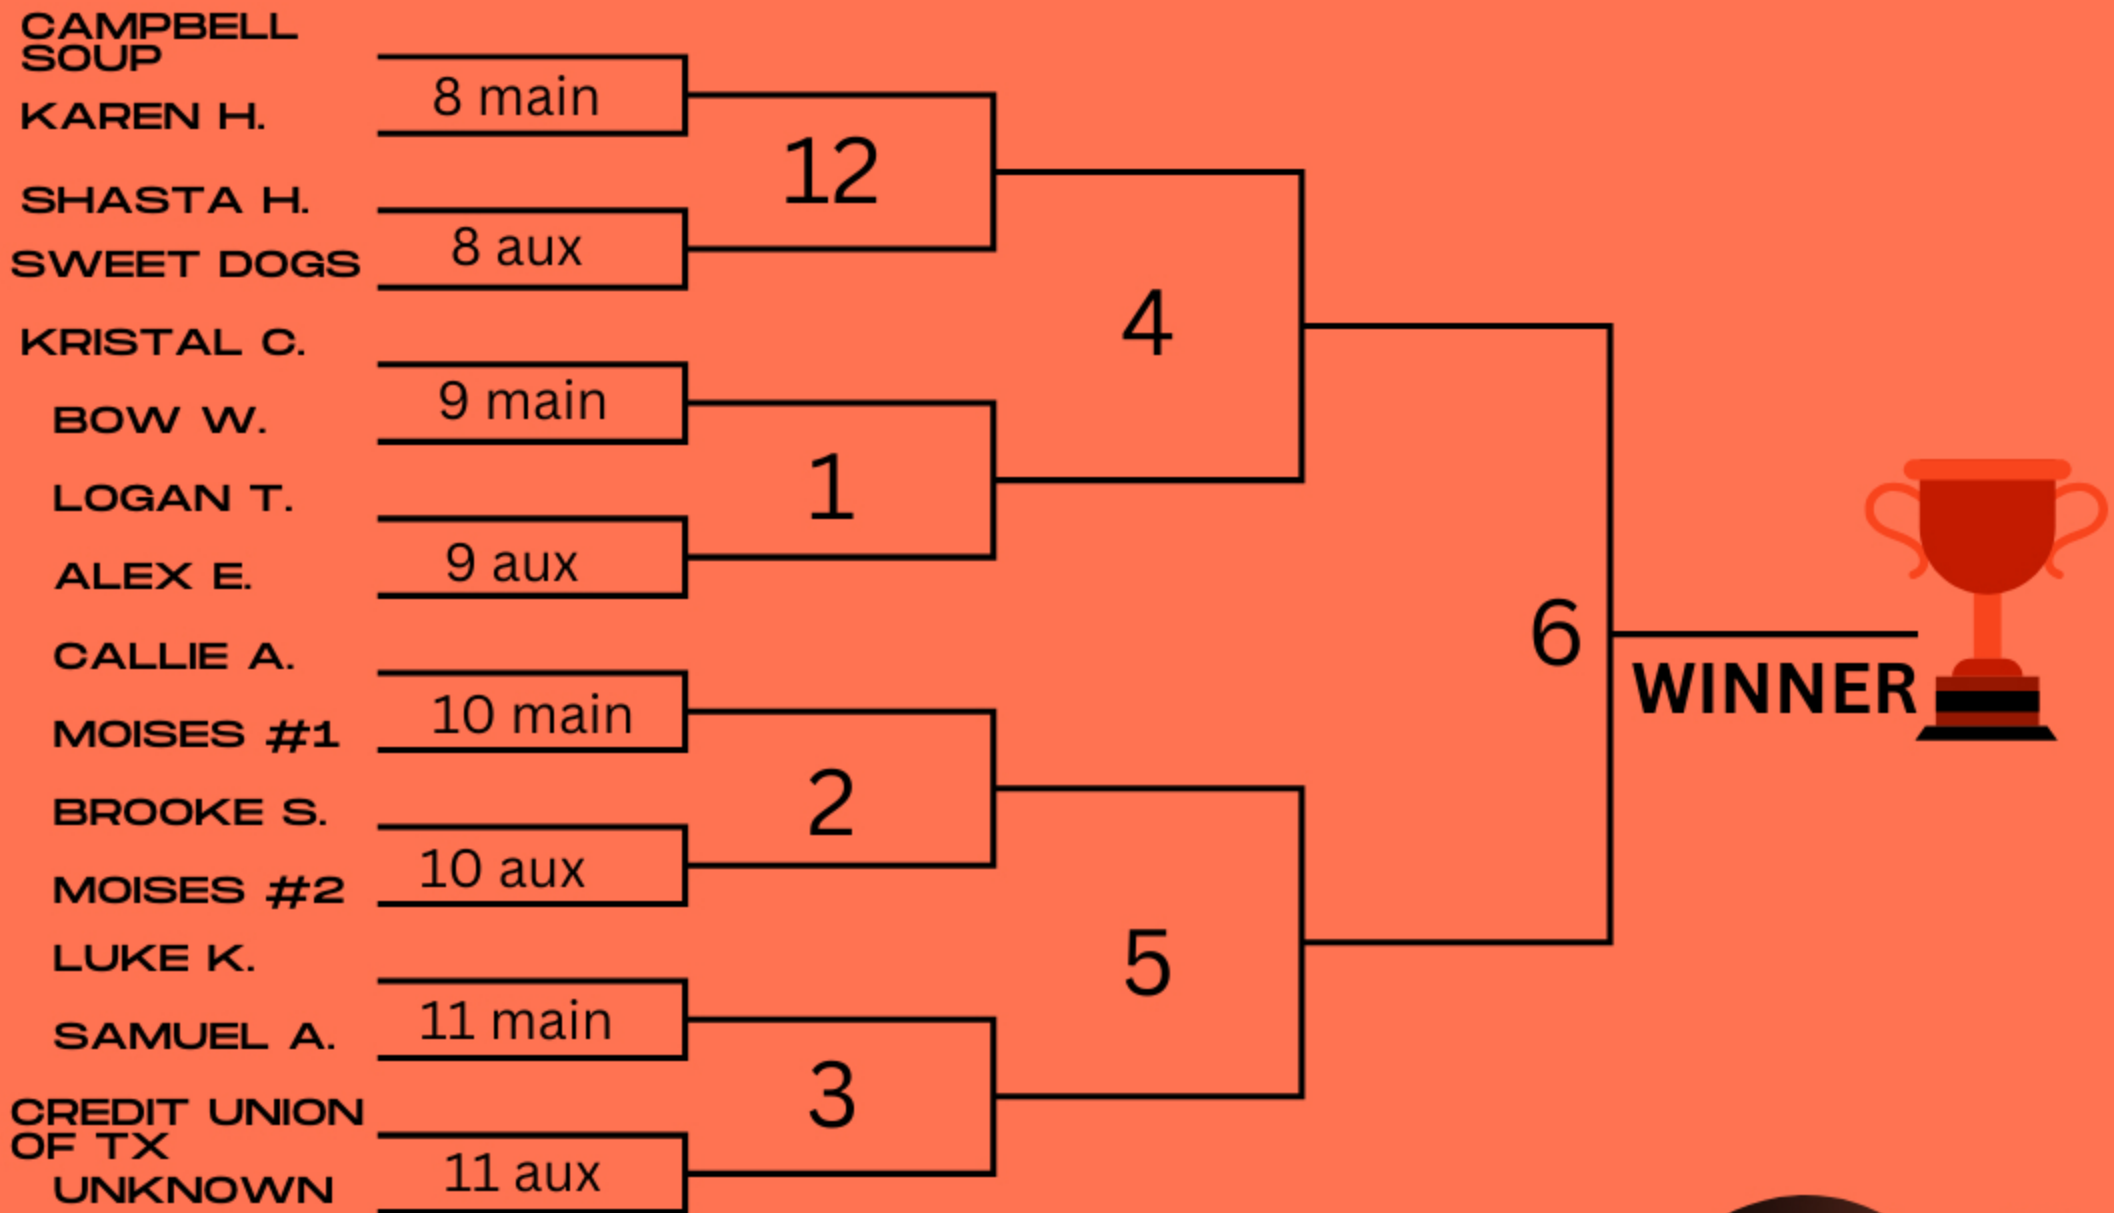

TOURNAMENT BRACKET

- ALL GAMES WILL BE PLAYED IN THE MAIN GYM AFTER 12PM.